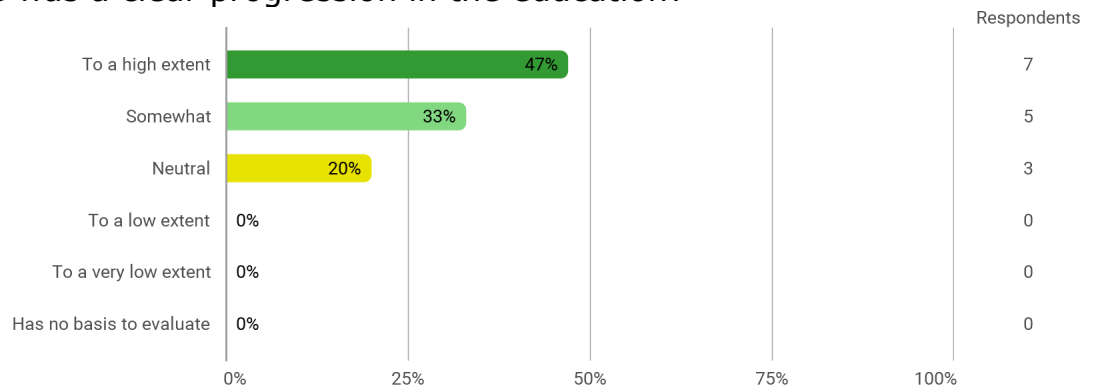

To what extent do you assess that the modules/courses were in continuation so that there was a clear progression in the education?