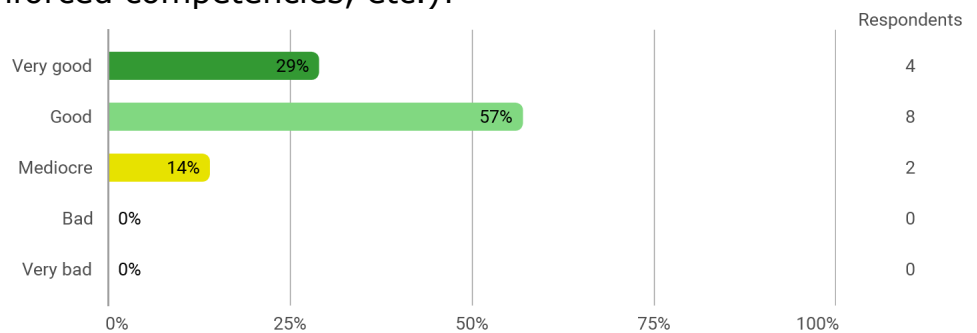

Education evaluation – Bachelor in ArT & Technology

Sent to: 16

Answered by: 14

Overall Status

Do you expect to complete the education/have you already completed the education this summer?

To what extent did the education meet your expectations?

To what extent do you assess that the modules/courses were in continuation so that there was a clear progression in the education?

How has your academic benefit from the entire education been (eg in terms of knowledge, new reinforced competencies, etc.)?