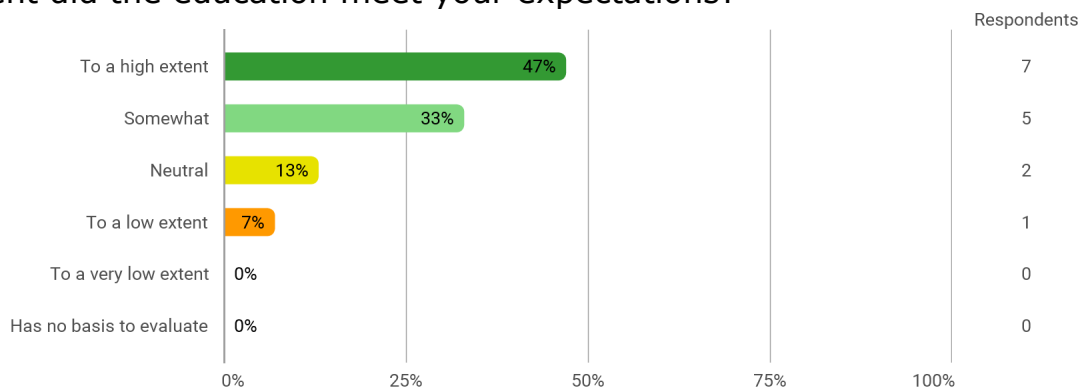

Education evaluation – Bachelor in ArT & Technology

Sent to: 16

Answered by: 14

Overall Status

Do you expect to complete the education/have you already completed the education this summer?

To what extent did the education meet your expectations?