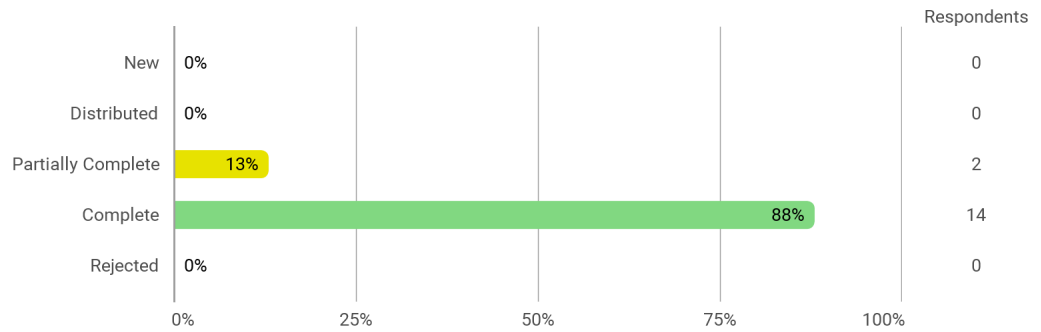

Education evaluation – Bachelor in ArT & Technology

Sent to: 16

Answered by: 14

Overall Status

Do you expect to complete the education/have you already completed the education this summer?

To what extent did the education meet your expectations?