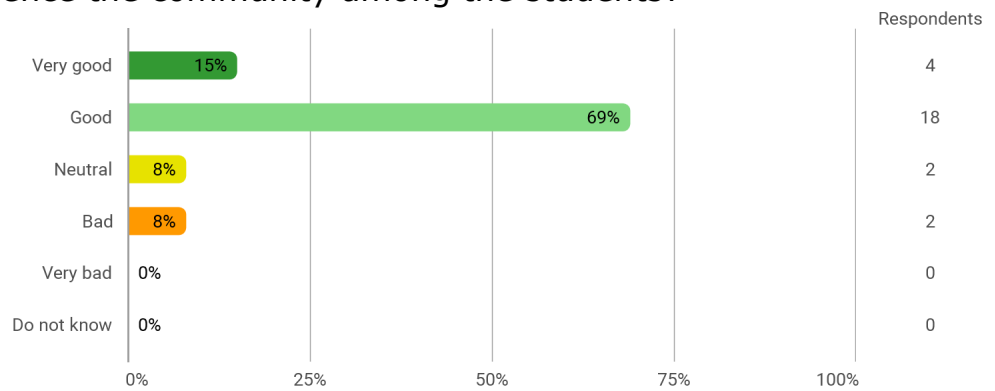

BA i ArT & Technology

Education for data technical reasons please state your semester again

To what extent were the physical surroundings stimulating for learning?

How do you experience the community among the students?

How do you thrive on your education/semester?

Language

Overall Status