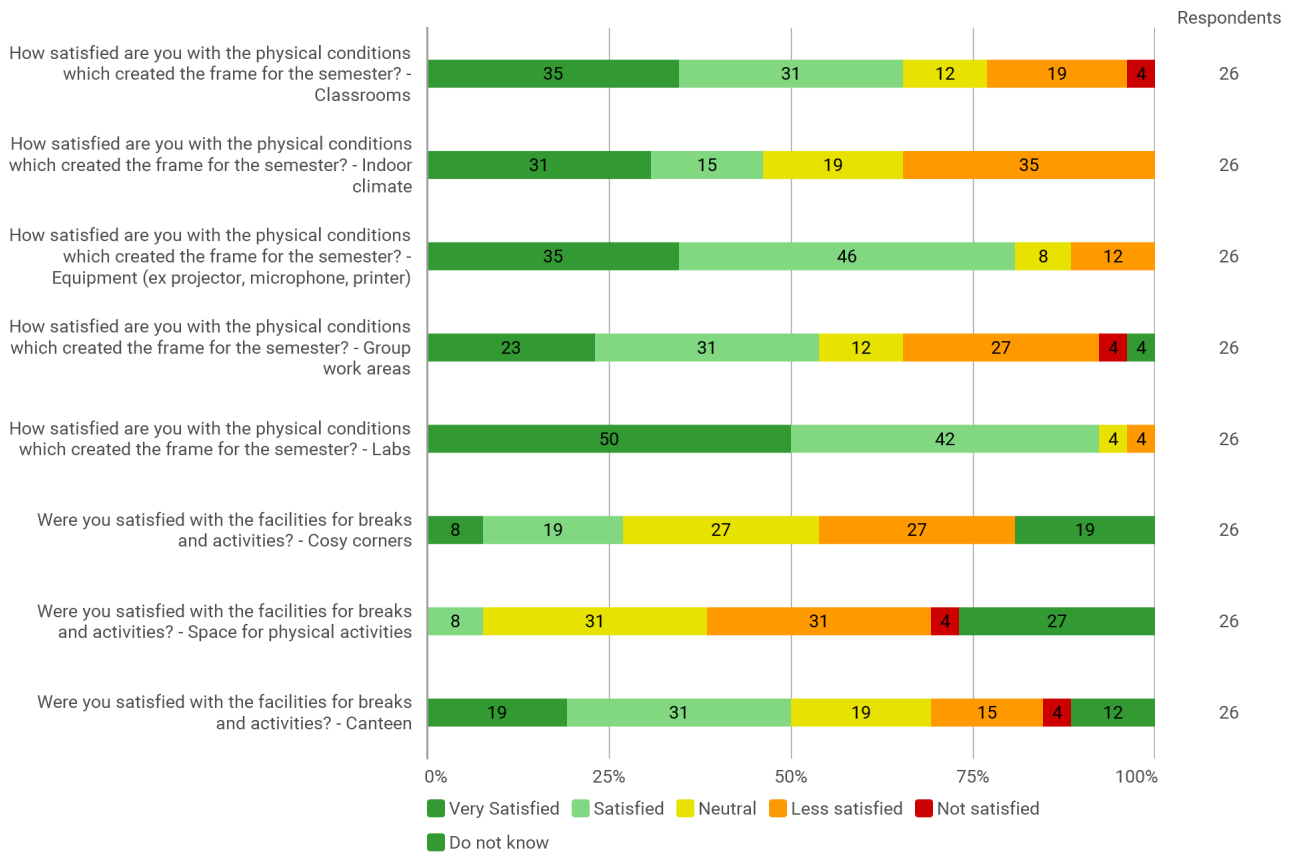

BA i ArT & Technology

Education for data technical reasons please state your semester again

To what extent were the physical surroundings stimulating for learning?

How do you experience the community among the students?

How do you thrive on your education/semester?

Language

Overall Status