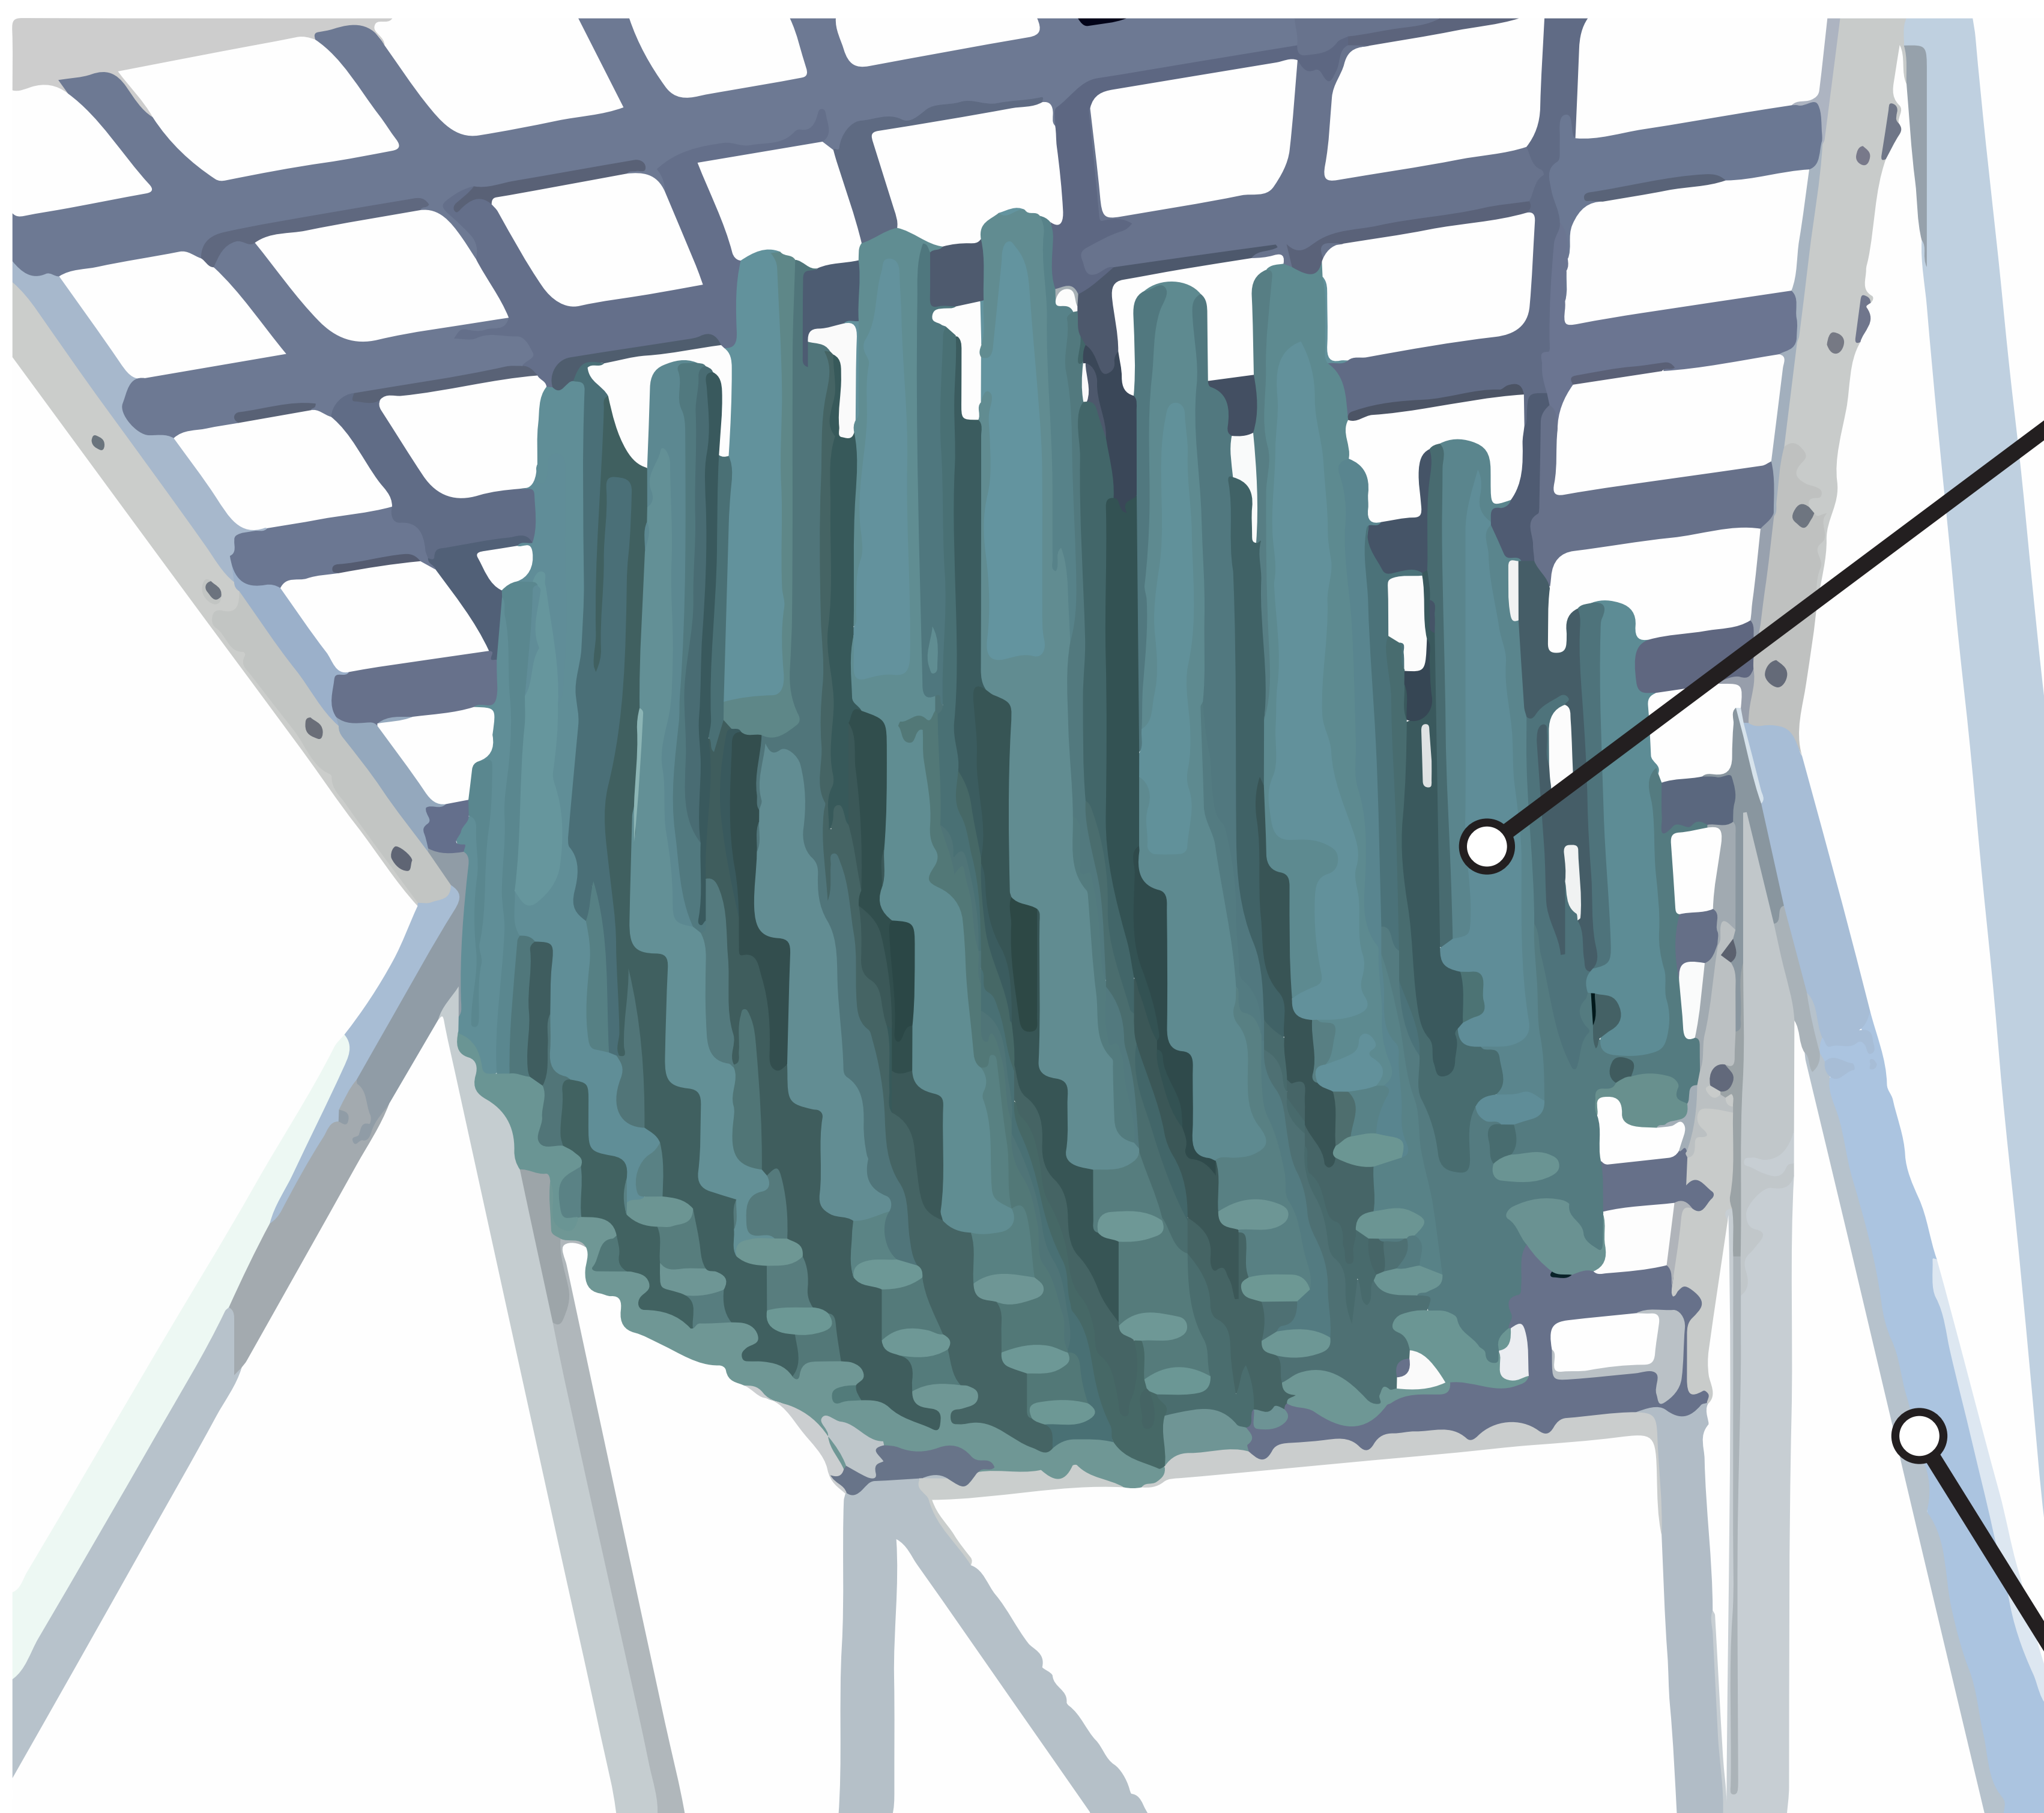

Knitted Lightscape

Texture

Light

Wood

Concept

Our concept is to create a wooden box structure with 157 French knitted light tubes hanging from the ceiling above your head, forming a hemispherical lightscape. The lights are solar powered, white fairy lights that will be surrounded by different shades of knitted blue yarn, which will be hanging from a fishing net. Clear tarpaulin covers the roof, providing shelter.

Front view

Perspective

Section