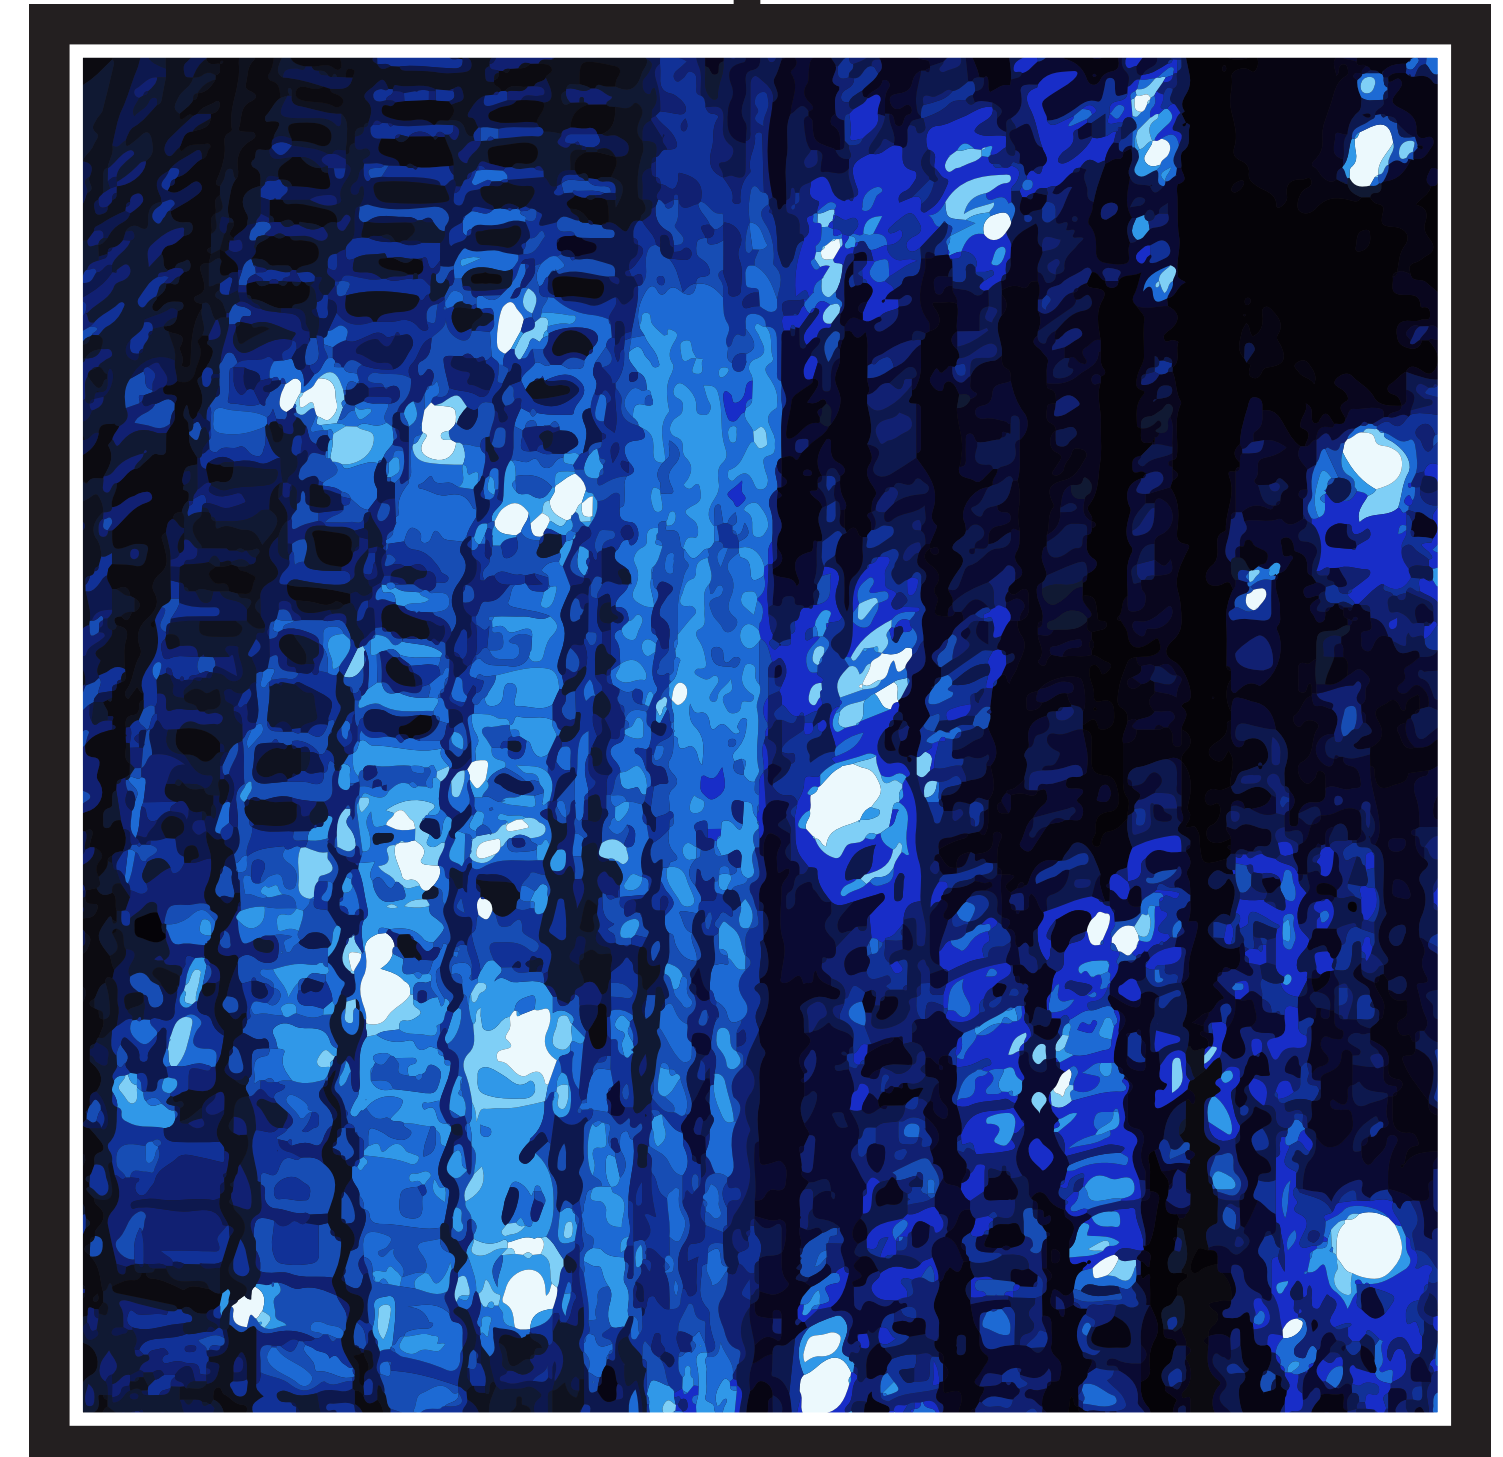

Knitted Lightscape

Texture

Light

Wood

Concept

Our concept is to create a wooden box structure with 157 French knitted light tubes hanging from the ceiling above your head, forming a hemispherical lightscape. The lights are solar powered, white fairy lights that will be surrounded by different shades of knitted blue yarn, which will be hanging from a fishing net. Clear tarpaulin covers the roof, providing shelter.